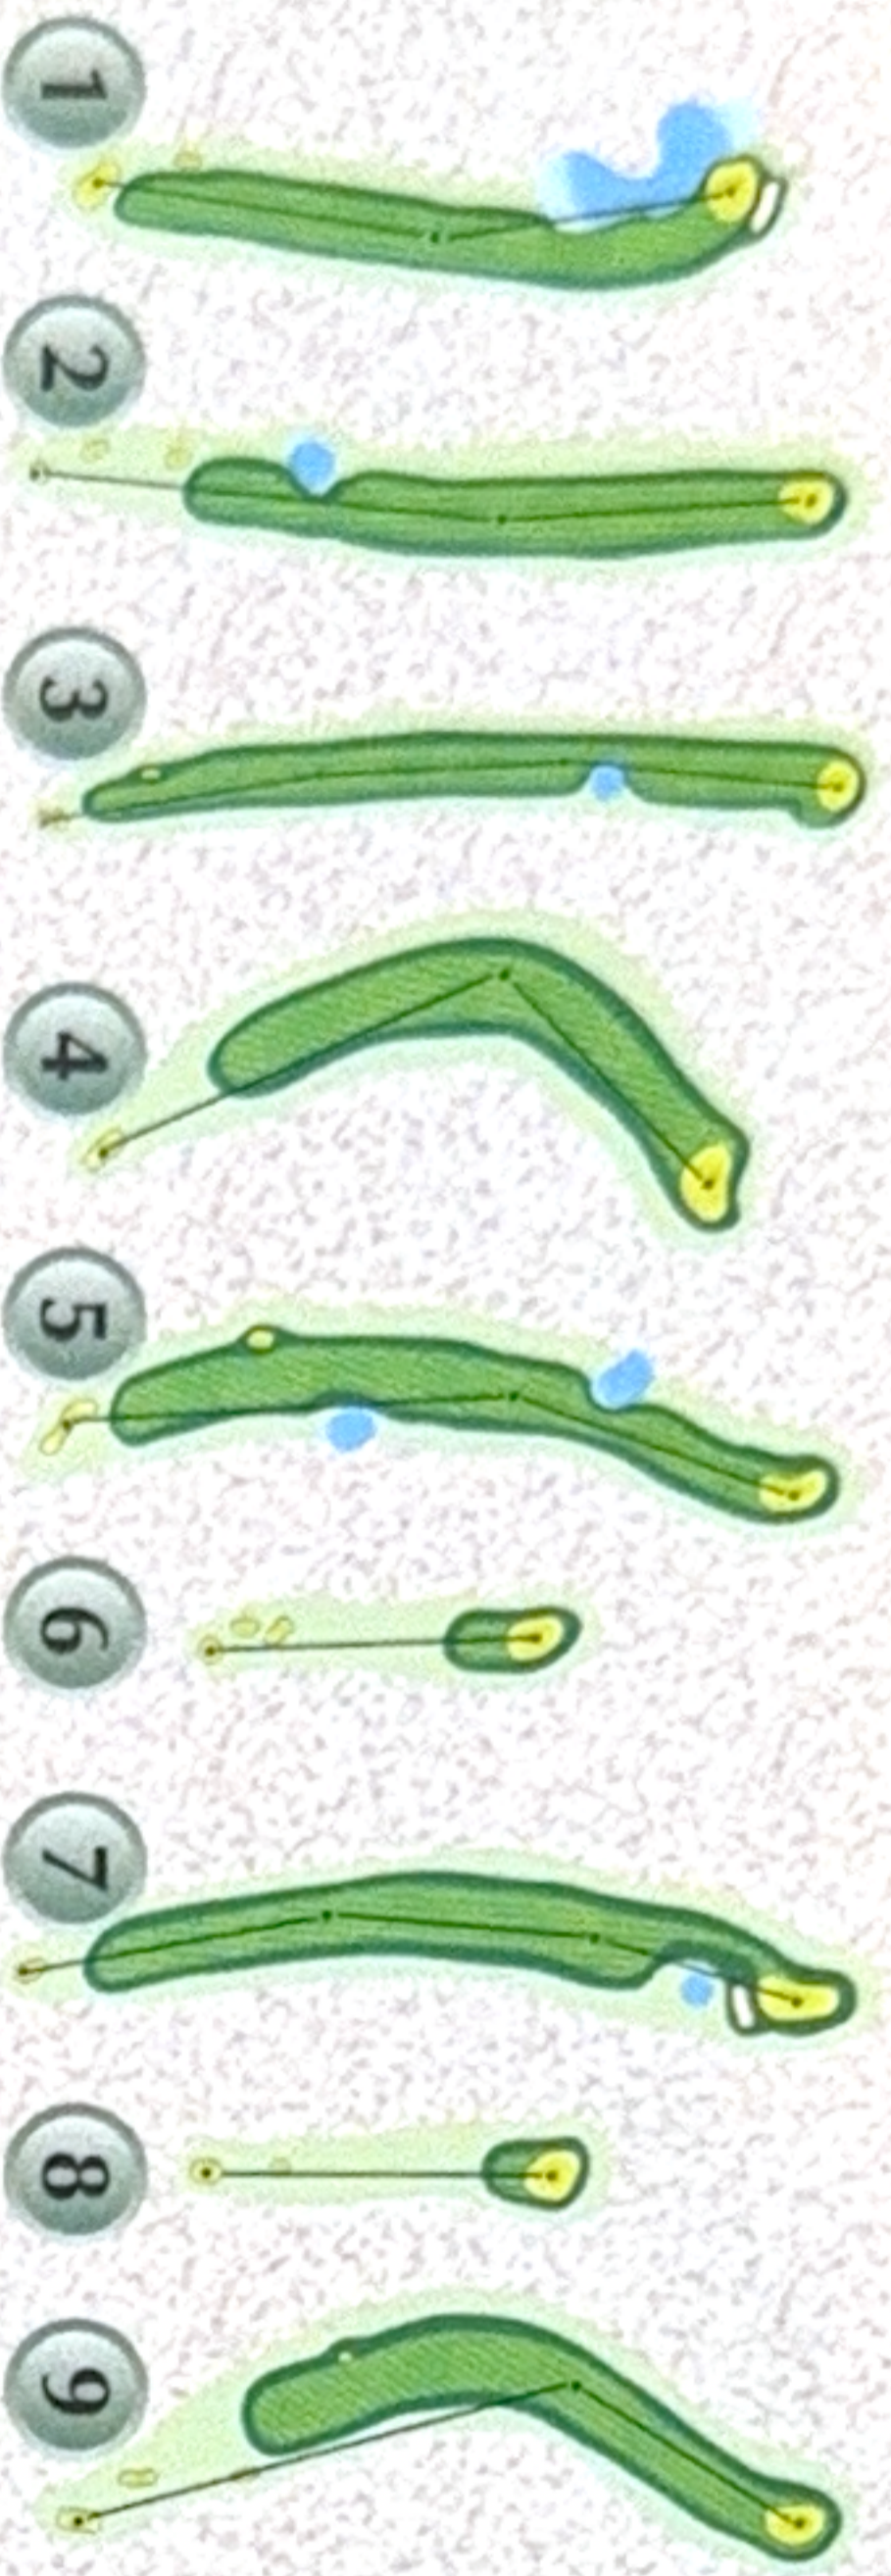

Golf Course
128 Lakewood Dr.
Cadillac, MI 49601
(231) 468-5344

www.lakewoodonthegreen.com

| Hole | 1 | 2 | 3 | 4 | 5 | 6 | 7 | 8 | 9 | Out |
|----------|-----|-----|-----|-----|-----|-----|-----|-----|-----|------|
| Blue | 338 | 402 | 515 | 359 | 395 | 167 | 399 | 180 | 390 | 3145 |
| White | 327 | 369 | 505 | 338 | 382 | 151 | 378 | 155 | 370 | 2975 |
| Par | 4 | 4 | 5 | 4 | 4 | 3 | 4 | 3 | 4 | 35 |
| Handicap | 16 | 6 | 10 | 14 | 2 | 18 | 4 | 12 | 8 | |
| Match | | | | | | | | | | |
| Gold | 285 | 329 | 450 | 301 | 325 | 137 | 290 | 144 | 306 | 2567 |
| Red | 268 | 317 | 375 | 267 | 287 | 134 | 285 | 136 | 253 | 2322 |

USGA RULES GOVERN PLAY:

- For everyone's enjoyment, please play ready golf and keep pace with the group ahead.
- Allow faster players to play through promptly.
- Please respect the privacy of our homeowners. Please keep carts within property boundaries.
- Observe posted signs.
- Golf carts are restricted to paths at all times. Stay 30 feet from greens.
- Appropriate golf attire required at all times. Shirts with sleeves.
- Yardages measured from back of tee to center of green.
- No more than 4 players in any group.
- Please replace ball marks and repair divots.